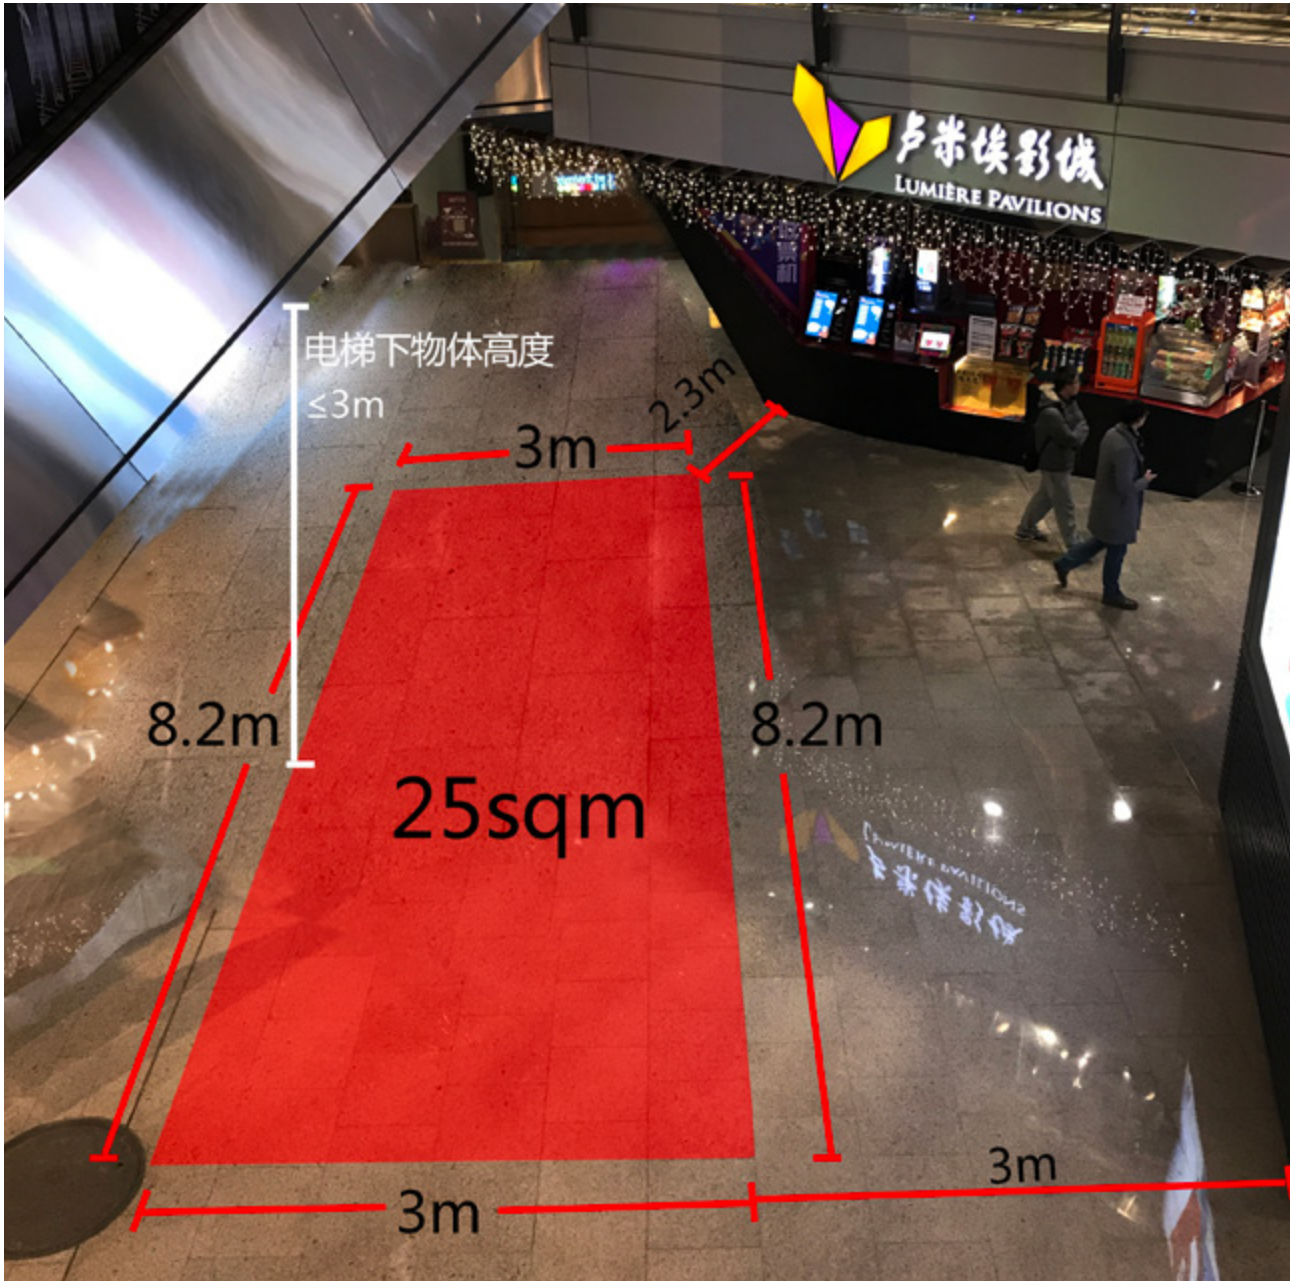

VENUE INTRODUCTION

Ver.2018.02

VENUE PROFILE

Excellent visibility of retail shop fronts from the public plaza.

Outdoor shopping experience in a controlled glass-enclosed environment.

VENUE INTRODUCTION

LG2 Central Plaza

Venue Dimension | 10m × 10m

Venue Tariff | Please email us for more information.

VENUE INTRODUCTION

L2 Suspension Bridge

Venue Dimension | (A – B) Length 57m (C – D) Width 4.7m

Venue Tariff | Please email us for more information.

VENUE INTRODUCTION

LG2 In front of Lumiere

Venue Dimension | 8.2m×3m Limited height 3m

Venue Tariff | Please email us for more information.

VENUE INTRODUCTION

LG2 Under STELLA McCartney

Venue Dimension | 3m×5m Limited height 2.4m